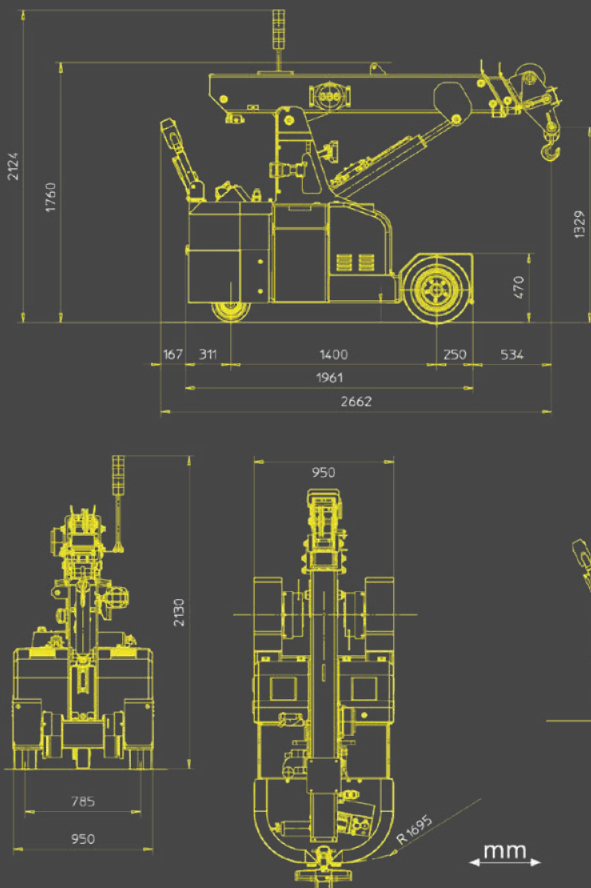

The Valla 18E self-propelled pick & carry crane is the most compact electric crane in the Valla range. It has a maximum safe working load of 1.8t, yet it weights just 2,180kg and is just 950mm wide.

The tiller-controlled compact crane also has a particularly short wheelbase making it a top performer in very restricted space. It has a maximum tip height of 4.5m and a maximum radius of just over 3m.

1,800kg Max Lifting Capacity

CPCS - A66 Compact Crane (B)

Technical Specifications

| | |
|-----------------------|------------------|
| Max Lifting Capacity | 1,800kg |
| Max Working Height | 4.3m |
| Max Working Radius | 3.1m |
| Capacity @ Max Height | 600kg |
| Capacity @ Max Radius | 300kg |
| Power Source | Batteries |
| Height | 1760mm |
| Length | 1961mm |
| Width | 950mm |
| Total Machine Weight | 2,180kg |

Optional Accessories

- Non-marking tyres
- Crane functions on tiller arm
- Front wheel braking
- Hydraulic winch & hook block
- Fly jib
- Custom paint colour

Front wheel braking (optional)

Compact chassis enables you to lift in the tightest of areas.

Dimensions

Working envelope