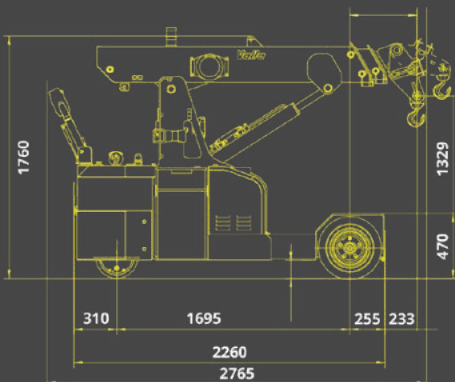

The Valla 25E battery powered electric pick & carry crane is a highly sustainable method for lifting in industrial environments. It has a safe working load of 2.5t and can lift 0.5t at its maximum radius of 2.79m.

CPCS - A66 Compact Crane (B)

## Technical Specifications

Max Lifting Capacity	<b>2,500kg</b>
Max Working Height	<b>4.3m</b>
Max Working Radius	<b>3.0m</b>
Capacity @ Max Height	<b>850kg</b>
Capacity @ Max Radius	<b>500kg</b>
Power Source	<b>Batteries</b>
Height	<b>1760mm</b>
Length	<b>2260mm</b>
Width	<b>950mm</b>
Total Machine Weight	<b>2,500kg</b>

## Dimensions