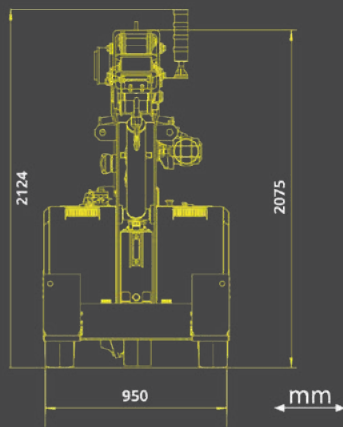

## Technical Specifications

Max Lifting Capacity	<b>2,500kg</b>
Max Working Height	<b>4.3m</b>
Max Working Radius	<b>3.0m</b>
Capacity @ Max Height	<b>850kg</b>
Capacity @ Max Radius	<b>500kg</b>
Power Source	<b>Batteries</b>
Height	<b>1760mm</b>
Length	<b>2260mm</b>
Width	<b>950mm</b>
Total Machine Weight	<b>2,500kg</b>

## Dimensions