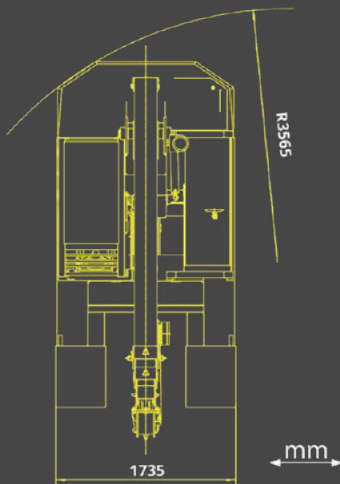

The Valla compact crane, is designed to be rugged, easy to use and reliable, while delivering smooth and precise lifting duties, protected by a sophisticated 3B6 load monitoring system.

9,000kg Max Lifting Capacity

CPCS - A66 Compact Crane (B)

Technical Specifications

Max Lifting Capacity	9,000kg
Max Working Height	7.4m
Max Working Radius	5.4m
Capacity @ Max Height	1,900kg
Capacity @ Max Radius	1,800kg
Power Source	Batteries/Diesel
Height	2355mm
Length	3420mm
Width	1735mm
Total Machine Weight	9,000kg

Dimensions

Working envelope