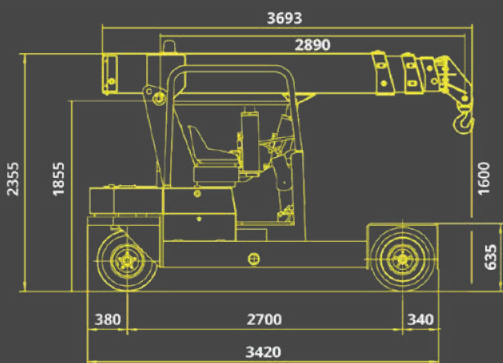

The Valla compact crane, is designed to be rugged, easy to use and reliable, while delivering smooth and precise lifting duties, protected by a sophisticated 3B6 load monitoring system.

9,000kg Max Lifting Capacity

CPCS - A66 Compact Crane (B)

Technical Specifications

Max Lifting Capacity	9,000kg
Max Working Height	7.4m
Max Working Radius	5.4m
Capacity @ Max Height	1,900kg
Capacity @ Max Radius	1,800kg
Power Source	Batteries/Diesel
Height	2355mm
Length	3420mm
Width	1735mm
Total Machine Weight	9,000kg

Dimensions

Working envelope