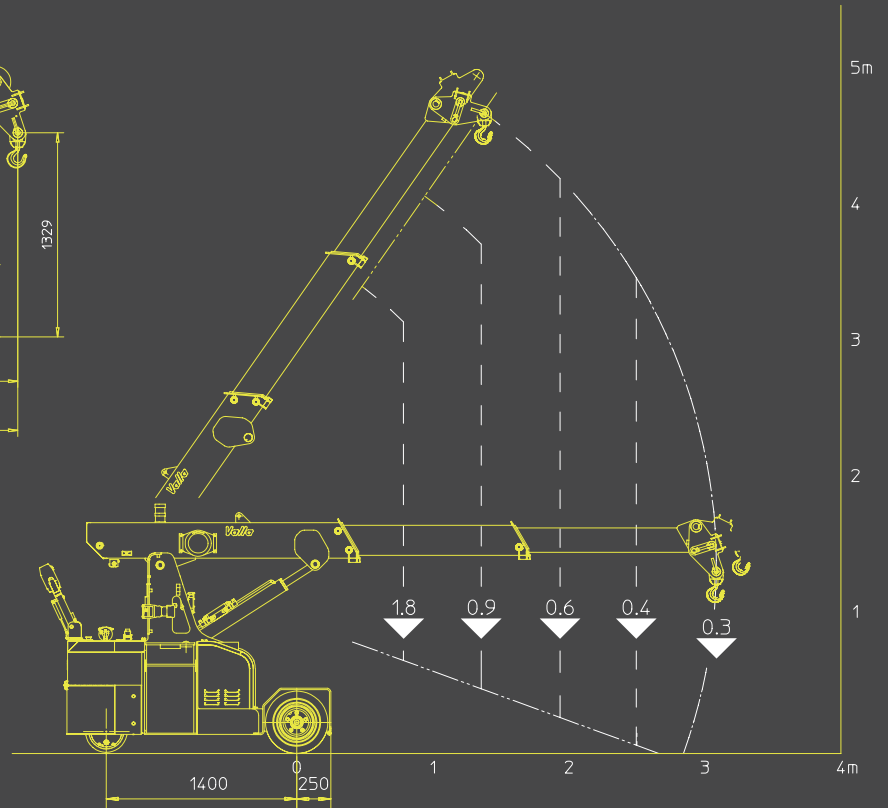

The tiller-controlled compact crane also has a particularly short wheelbase making it a top performer in very restricted space. It has a maximum tip height of 4.3m and a maximum radius of 3m.

1,800kg Max Lifting Capacity

CPCS - A66 Compact Crane (B)

Technical specification (basic machine)

Max Lifting Capacity	1,800kg
Max Working Height	4.3m
Max Working Radius	3.0m
Capacity @ Max Height	600kg
Capacity @ Max Radius	300kg
Power Source	Batteries
Height	1760mm
Length	1961mm
Width	950mm
Total Machine Weight	2,180kg

Optional Accessories

- Non-marking tyres
- Crane functions on tiller arm
- Front wheel braking
- Hydraulic winch & hook block
- Fly jib
- Custom paint colour

Front wheel braking (optional)

Product specifications are subject to change without prior notice or obligation. The photographs and/or drawings in this document are for illustrative purposes only

Compact chassis enables you to lift in the tightest of areas.

Dimensions

Working envelope (basic machine)

Product specifications are subject to change without prior notice or obligation. The photographs and/or drawings in this document are for illustrative purposes only