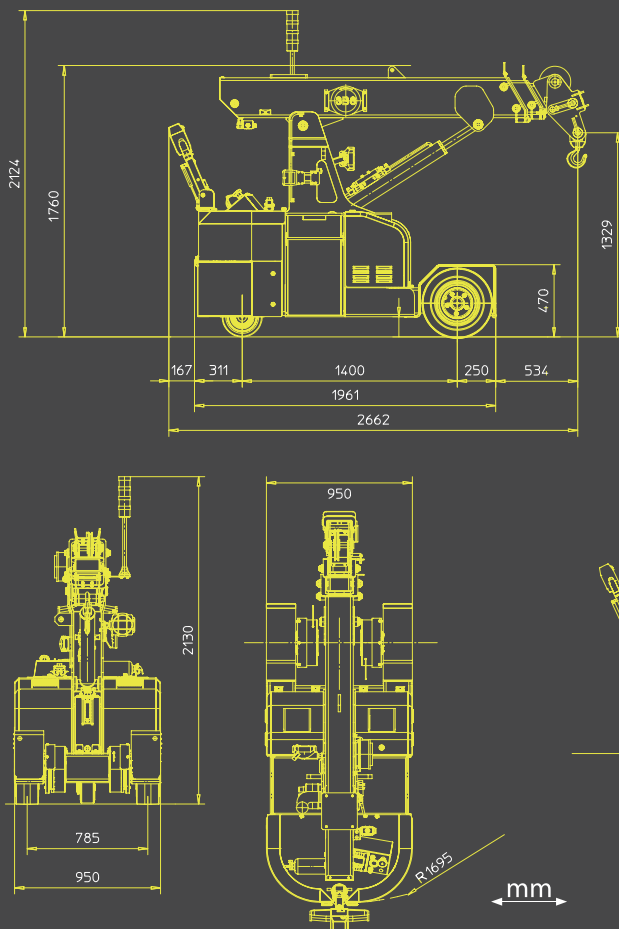

18E

The Valla 18E self-propelled pick & carry crane is the most compact electric crane in the Valla range. It has a maximum safe working load of 1.8t, yet it weights just 2,180kg and is just 950mm wide.

The tiller-controlled compact crane also has a particularly short wheelbase making it a top performer in very restricted space. It has a maximum tip height of 4.3m and a maximum radius of 3m.

1,800kg Max Lifting Capacity

CPCS - A66 Compact Crane (B)

Technical specification (basic machine)

Max Lifting Capacity	1,800kg
Max Working Height	4.3m
Max Working Radius	3.0m
Capacity @ Max Height	600kg
Capacity @ Max Radius	300kg
Power Source	Batteries
Height	1760mm
Length	1961mm
Width	950mm
Total Machine Weight	2,180kg

Compact chassis enables you to lift in the tightest of areas.

Dimensions

Working envelope (basic machine)

Product specifications are subject to change without prior notice or obligation. The photographs and/or drawings in this document are for illustrative purposes only